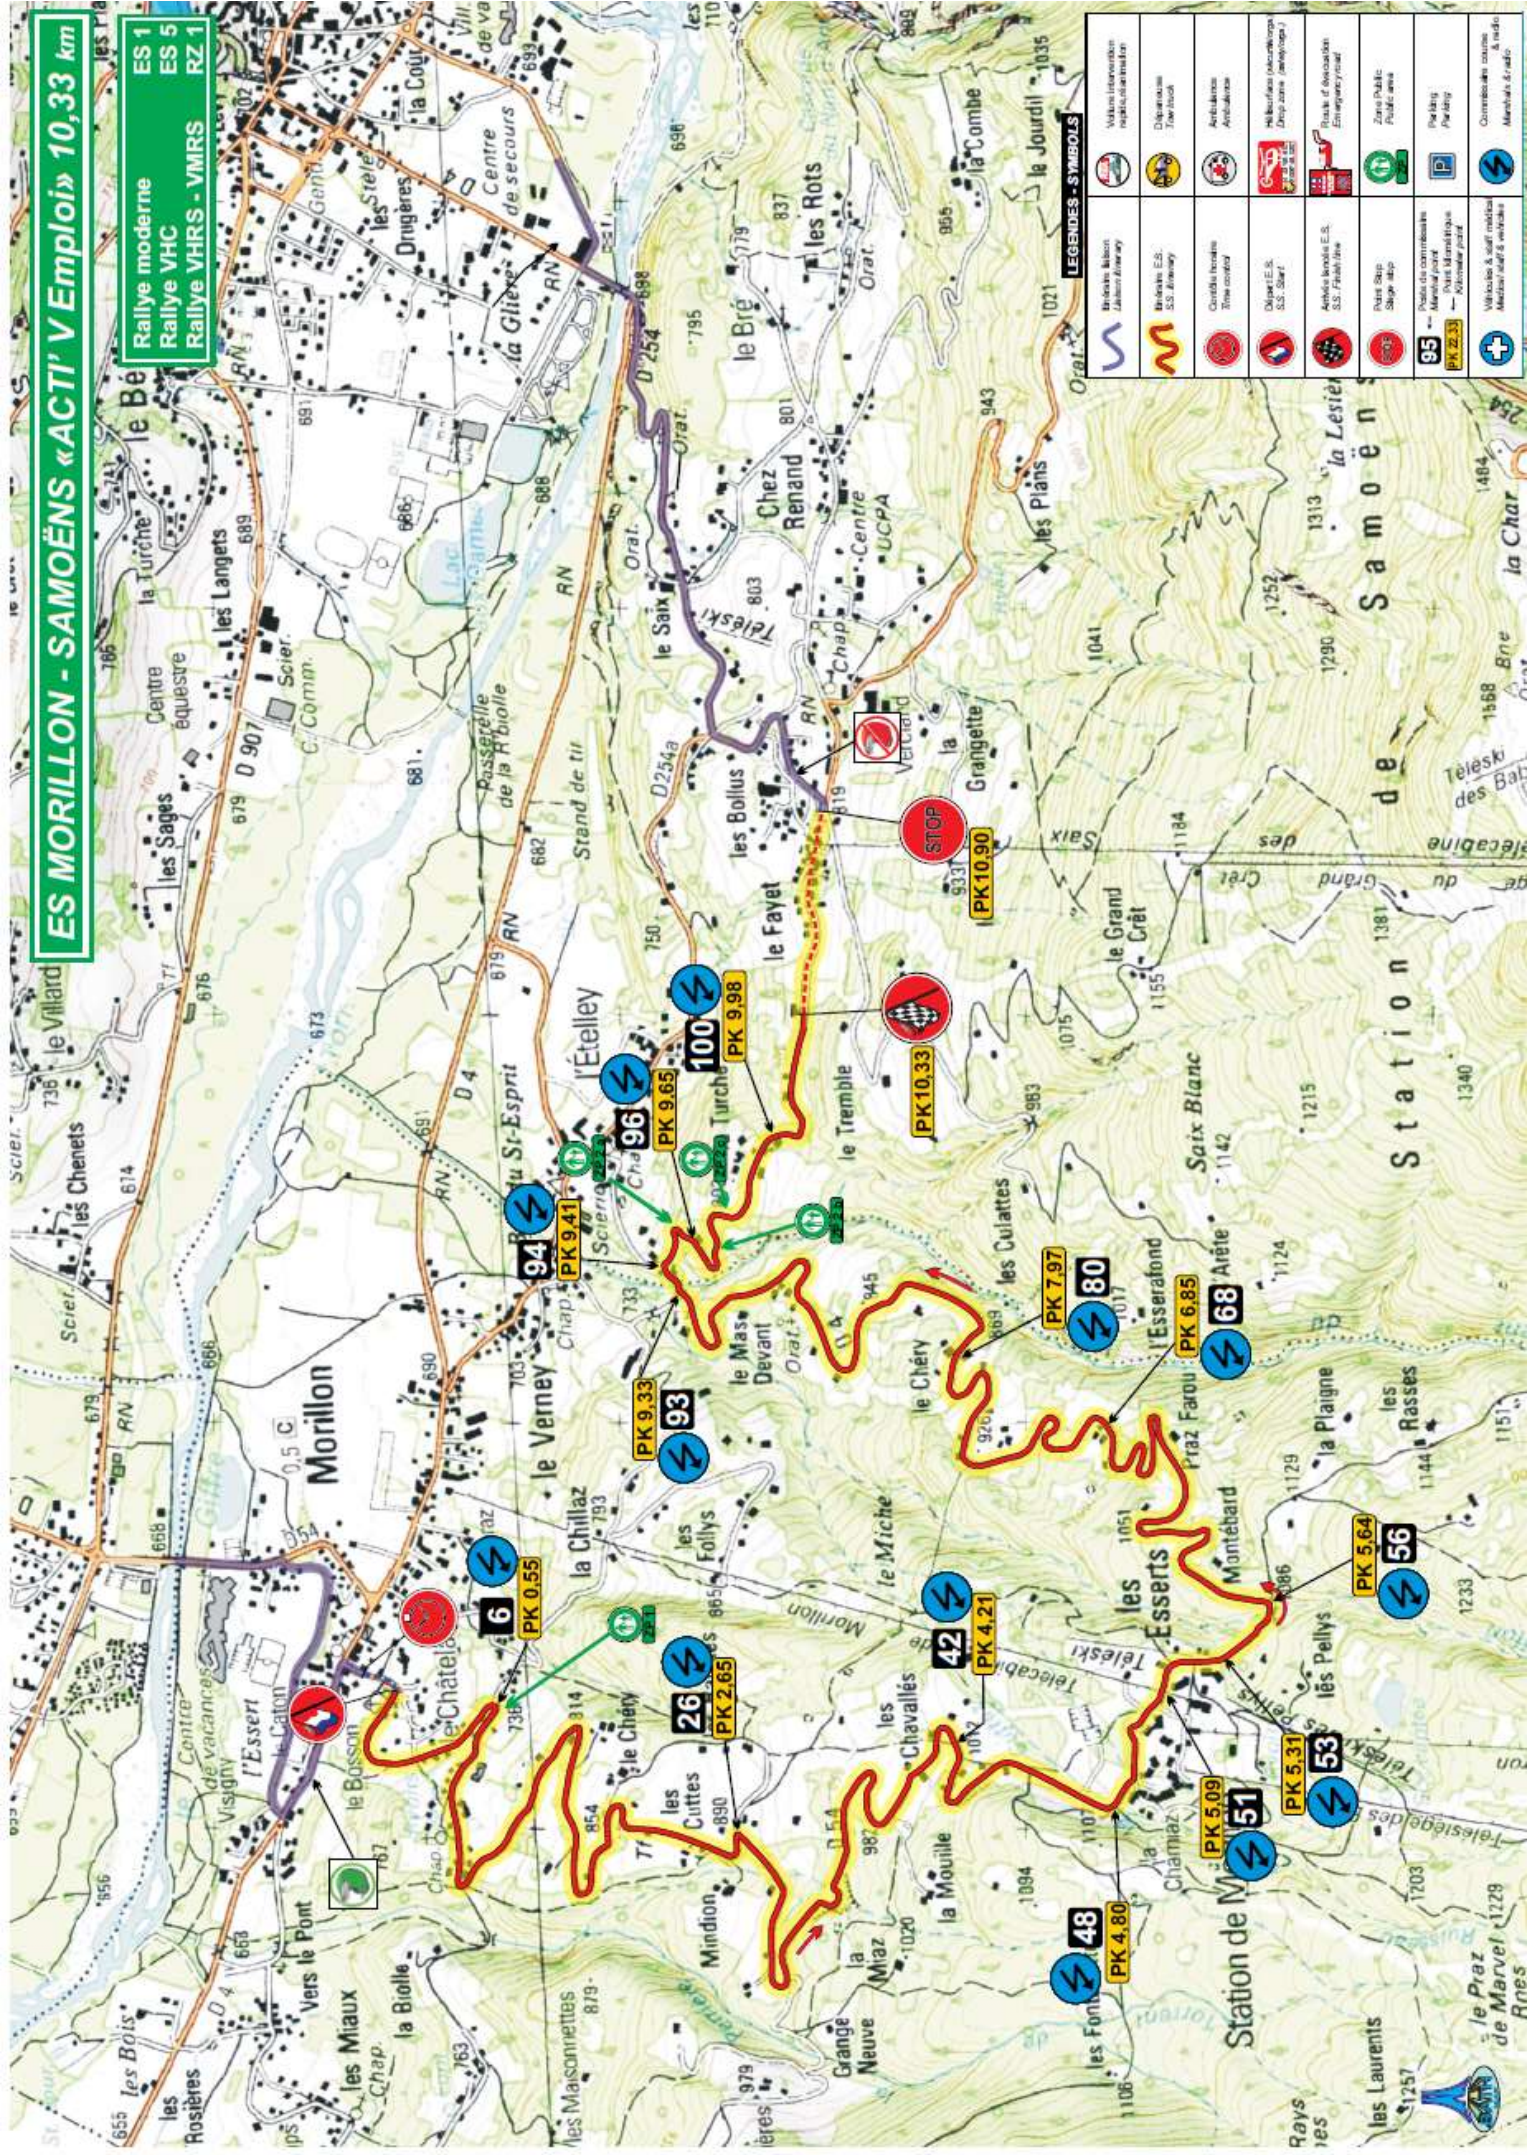

# ES MORILLON - SAMOËNS «ACTI' V Emploi» 10,33 km

- ES 1 Rallée moderne
- ES 5 Rallée VHC
- RZ 1 Rallée VMRS - VMRS

### LEGENDES - SYMBOLS

	Roads (National)		Roads (National)
	Roads (Regional)		Roads (Regional)
	Roads (Departmental)		Roads (Departmental)
	Roads (Communal)		Roads (Communal)
	Speed Limit		Speed Limit
	Stop		Stop
	Hazard		Hazard
	Public Area		Public Area
	Parking		Parking
	Medical Aid		Medical Aid